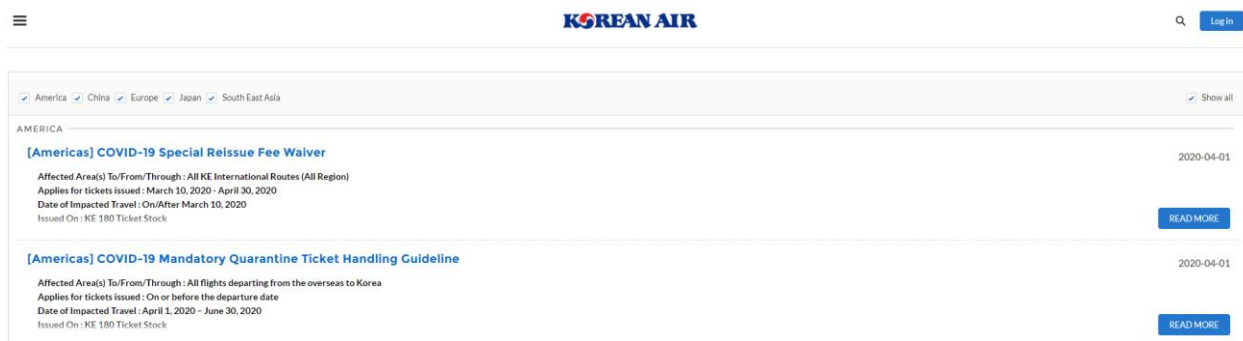

You can find COVID-19 ticket handling guidelines from the website

We will provide you with real-time updates for all COVID-19 ticket handling guidelines via website.

URL : <https://kalmate.koreanair.com/global/s/>